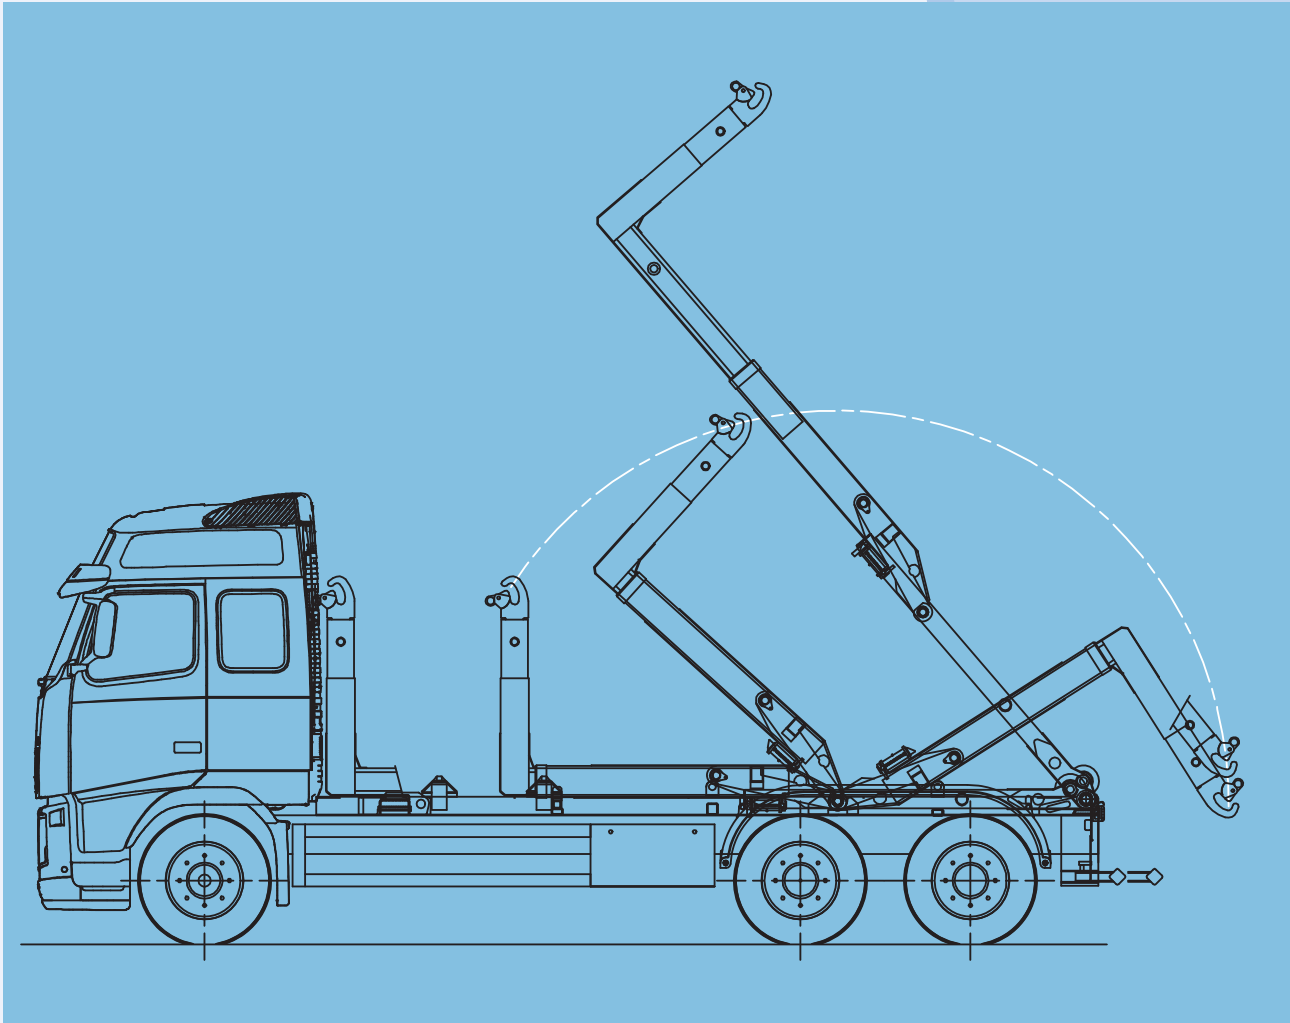

Hookloader "S"

on Volvo

Technical specifications

Type hookloader

22-60-S

Chassis	Volvo FH 6x2
Lift and tipping capacity	22 ton
Total length	6.000 mm (center pick-up hook - center of tipping hinge)
Hook height	1.450 mm
Tipping angle	50°
Weight	approx. 2.600 kg
Min. container length	4.650 mm
Max. container length	7.100 mm
Container locking	Hydraulic inside
Control	Single lever cab control

Hyvalift / Technamics

Zeppelinstraat 21
9703 BR Hoogeveen
The Netherlands
Tel: +31 (0)582 - 22 98 50
Fax: +31 (0)582 - 26 62 11

www.hyva.com info@hyva.com

Hyva International B.V.

Ondernemingsweg 1
2404 HM Alphen aan den Rijn
The Netherlands
Tel: +31 (0)172 - 42 35 55
Fax: +31 (0)172 - 41 38 97

www.hyva.com info@hyva.com