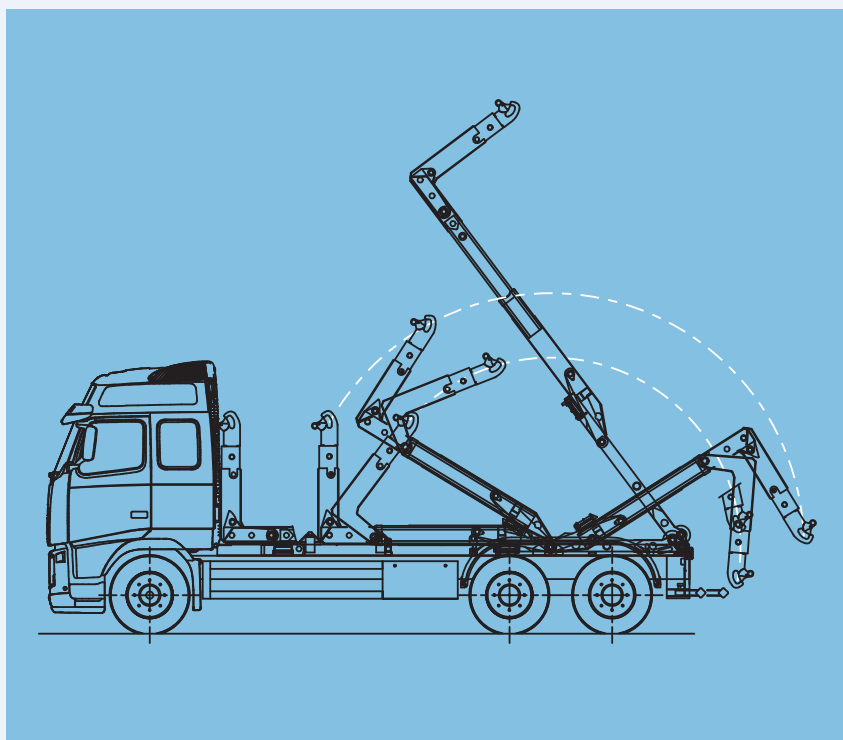

# Hookloader "SK"

## on Volvo

### Technical specifications

22-60-SK knuckled

22-60-SK straight

#### Type hookloader **22-60-SK**

Chassis	Volvo FH12 6x2
Lift and tipping capacity	22 ton
Total length (center pick-up hook - center of tip. hinge)	6.000 mm
Hook height	1.450 mm
Tipping angle	53°
Weight	approx. 3.025 kg
Min. container length	3.650 mm
Max. container length	7.100 mm
Container locking	Hydraulic inside
Control	Single lever cab control