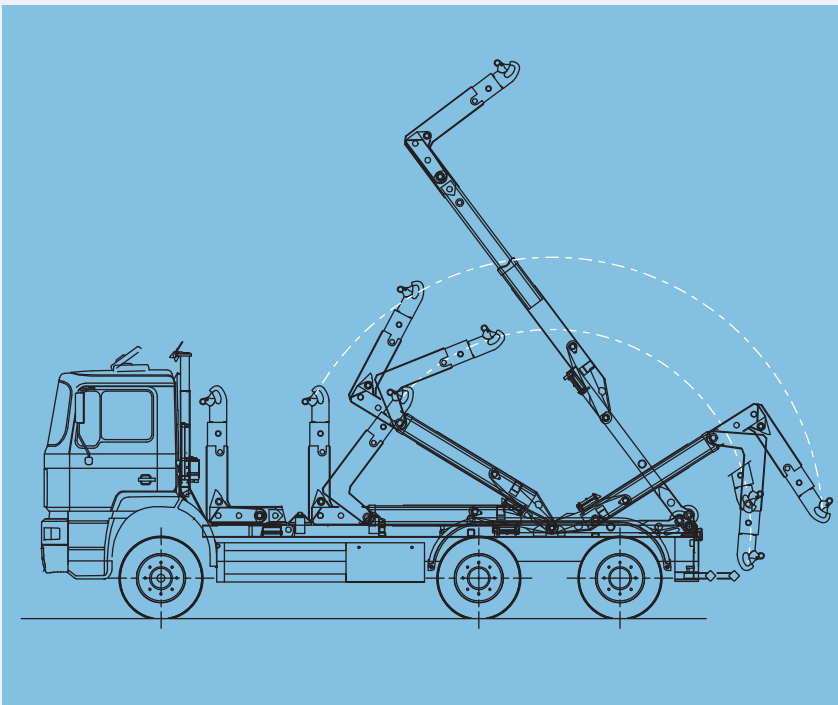

HYVA[®]LIFT

**Hookloader "SK"
on MAN**

Hyva moves your world
www.hyva.com

Hookloader "SK"

on MAN

Technical specifications

Type hookloader 26-57-SK

| | |
|--|--------------------------|
| Chassis | MAN 33.414 DFA-G |
| Lift and tipping capacity | 26 ton |
| Total length (center pick-up hook - center of tip. hinge) | 5.700 mm |
| Hook height | 1.450 mm |
| Tipping angle | 54° |
| Weight | approx. 2.950 kg |
| Min. container length | 3.450 mm |
| Max. container length | 6.800 mm |
| Container locking | Hydraulic inside |
| Control | Single lever cab control |